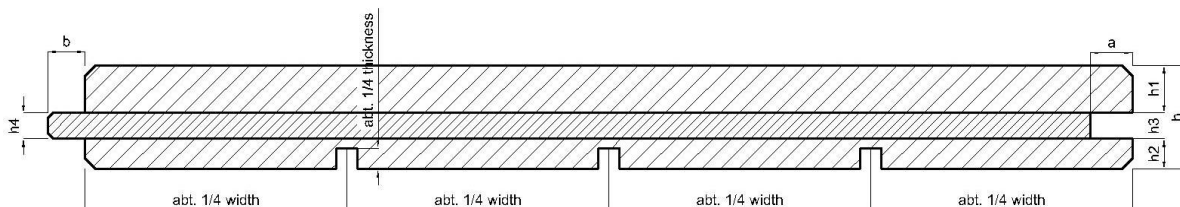

GENERAL TECH. CHARACTERISTICS OF OAK PARQUET BOARDS

		NI	NII	R	RM
Sound, bright knots		max. 2 knots on every 1 meter of the board in size ≤ 15 mm	max. 2 knots on every 1 meter of the board in size ≤ 50 mm	Allowable	Allowable
Dark knots		max. 2 knots on every 1 meter of the board in size ≤ 5 mm	max. 2 knots on every 1 meter of the board in size ≤ 20 mm	Allowable	Allowable
Open knots		Not allowable	max. 2 knots on every 1 meter of the board in size ≤ 10 mm	Allowable	Allowable
Small knots		Allowable Sound Knots	Allowable	Allowable	Allowable
Sapwood		Not allowable	Not allowable	Allowable	Allowable
Color		Mostly uniform	Natural contrast allowable	Color difference allowable	Color difference allowable
Ray twistness		Allowable (except tongue)	Allowable	Allowable	Allowable
Insect stitches		Not allowable	Not allowable	Not allowable	Allowable
Narrow strips (dark)		Allowable till 20 mm long	Allowable till 50 mm long	Allowable	Allowable
Cracks		Allowable small on forehead	Allowable on forehead and small on surface	Allowable on forehead and on surface till width 0,5 mm	Allowable

		NI	NII	R	RM
Misplaning	on the face	Not allowable			
	on the back	Partly allowed		Allowable	
Other mistakes	on the face	Not allowed	Smaller mistakes allowed around the knots	Allowable	
Bow		max. 2 mm on 2 m length			
Height difference		max. 0,3 mm			
Cup		max. 0,5% of the board width			
Deviation from 90° angle		max. 0,2% of the board width			
Dimensions tolerance	thickness	± 0,2 mm			
	width	± 0,2 mm			
	length	± 1,0 mm			
Moisture content	whole board	9% (± 2%)			

PROFILE

	Dimensions	Allowable tolerance
Thickness (<i>h</i>)	20 mm	± 0,2 mm
Top layer thickness (<i>h1</i>)	9 mm	± 0,1 mm
Bottom layer thickness (<i>h2</i>)	5,3 mm	-
Groove height (<i>h3</i>)	5,7 mm	± 0,2 mm
Tongue thickness (<i>h4</i>)	5,4 mm	± 0,1 mm
Tongue width (<i>a</i>)	8 mm	± 0,3 mm
Tongue width (<i>b</i>)	6,9 mm	± 0,3 mm
Width of the board	100, 120, 140, 160, 180, 200 mm	± 0,2 mm